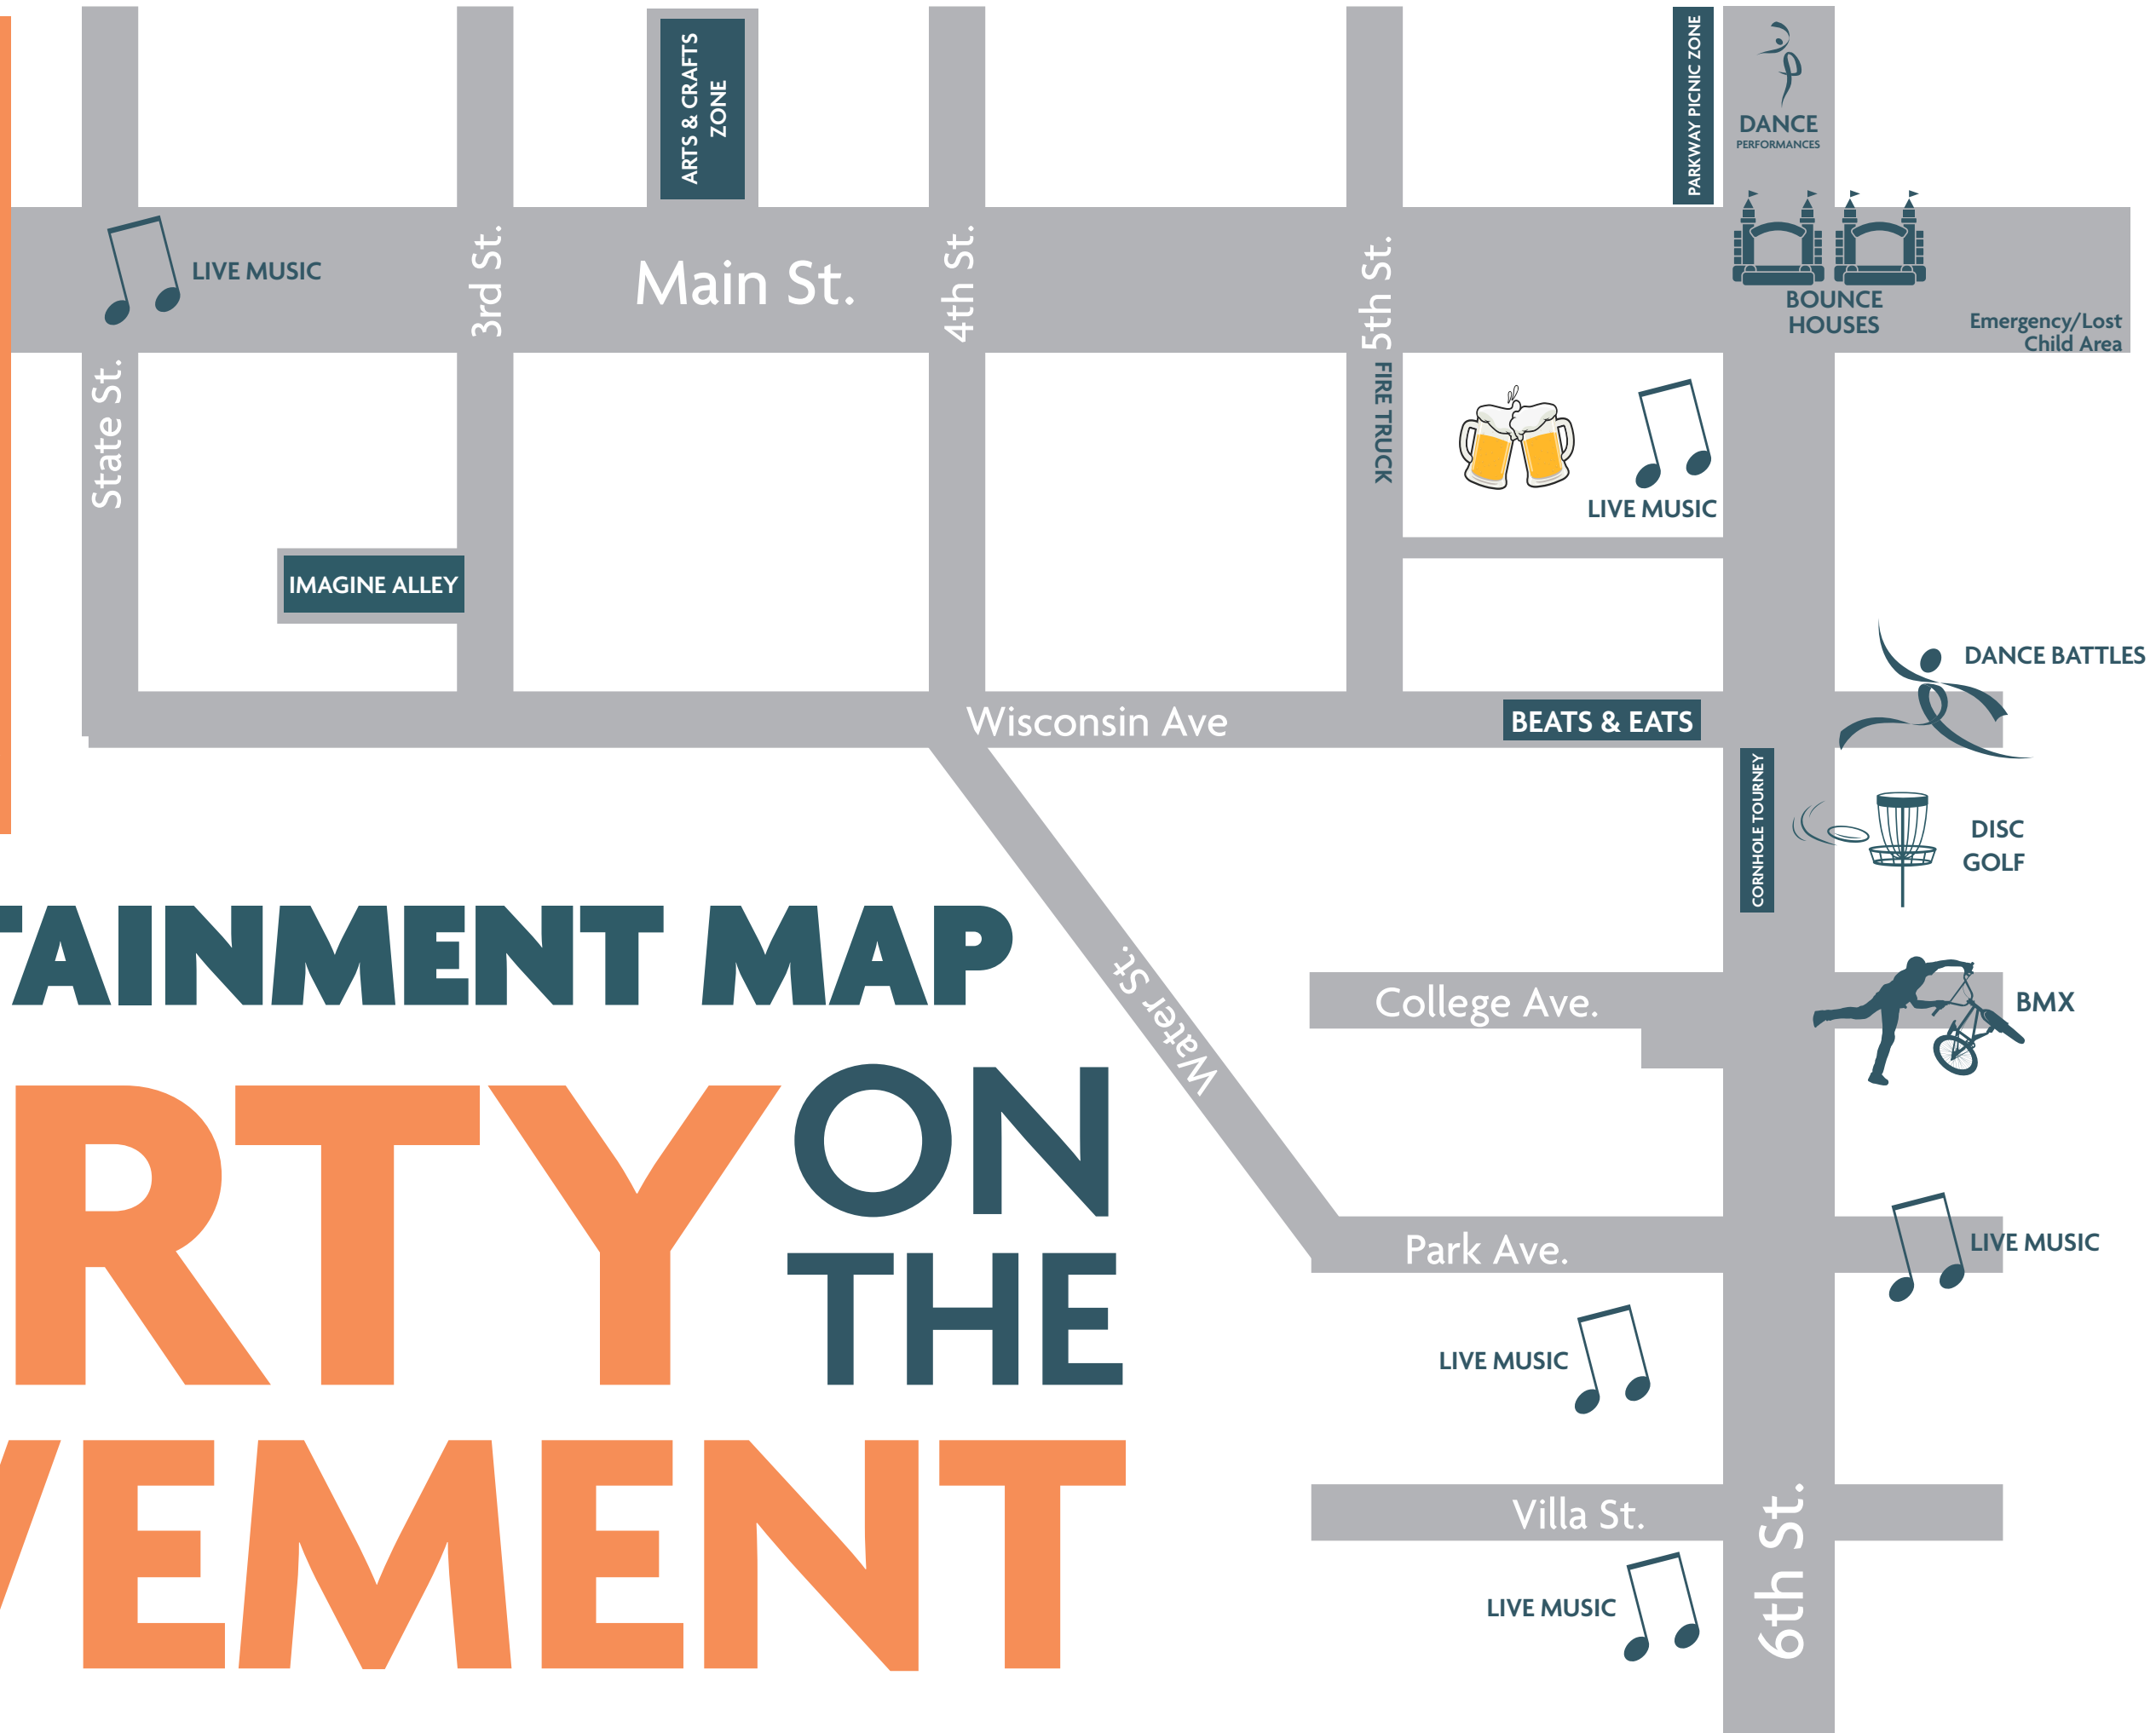

LIVE MUSIC

The Nash Stage (6th St. & Park)

12:00pm-3:00pm
Fourcast, Acoustic

3:30pm-6:30pm
From Any Angle
7:00pm-10:00pm
All the Kings Men, Elvis

SC Johnson Stage (Monument Square)

12:00pm-2:00pm
Family Affair, Blues

Mexico Lindo Stage (6th St.)

2:00pm-4:00pm
Mariachi Mexico International

4:30pm-5:00pm
Grupo Folklorico-LaPerla Tapatia

5:00pm-7:00pm
Live Music

Taste of Soul Stage (7th St. & Park)

12:00pm-Midnight
DJ Mysteria Mack

1:30pm-4:00pm
TBD

4:15pm-4:45pm
TBD

5:00pm-7:00pm
TBD

3:00pm-bar close
DJ (inside)

ENTERTAINMENT MAP

PARTY ON THE

PAVEMENT

State St.

6th St.

Water St.

LIVE MUSIC

ARTS & CRAFTS ZONE

PARKWAY PICNIC ZONE

BOUNCE HOUSES

Emergency/Lost Child Area

LIVE MUSIC