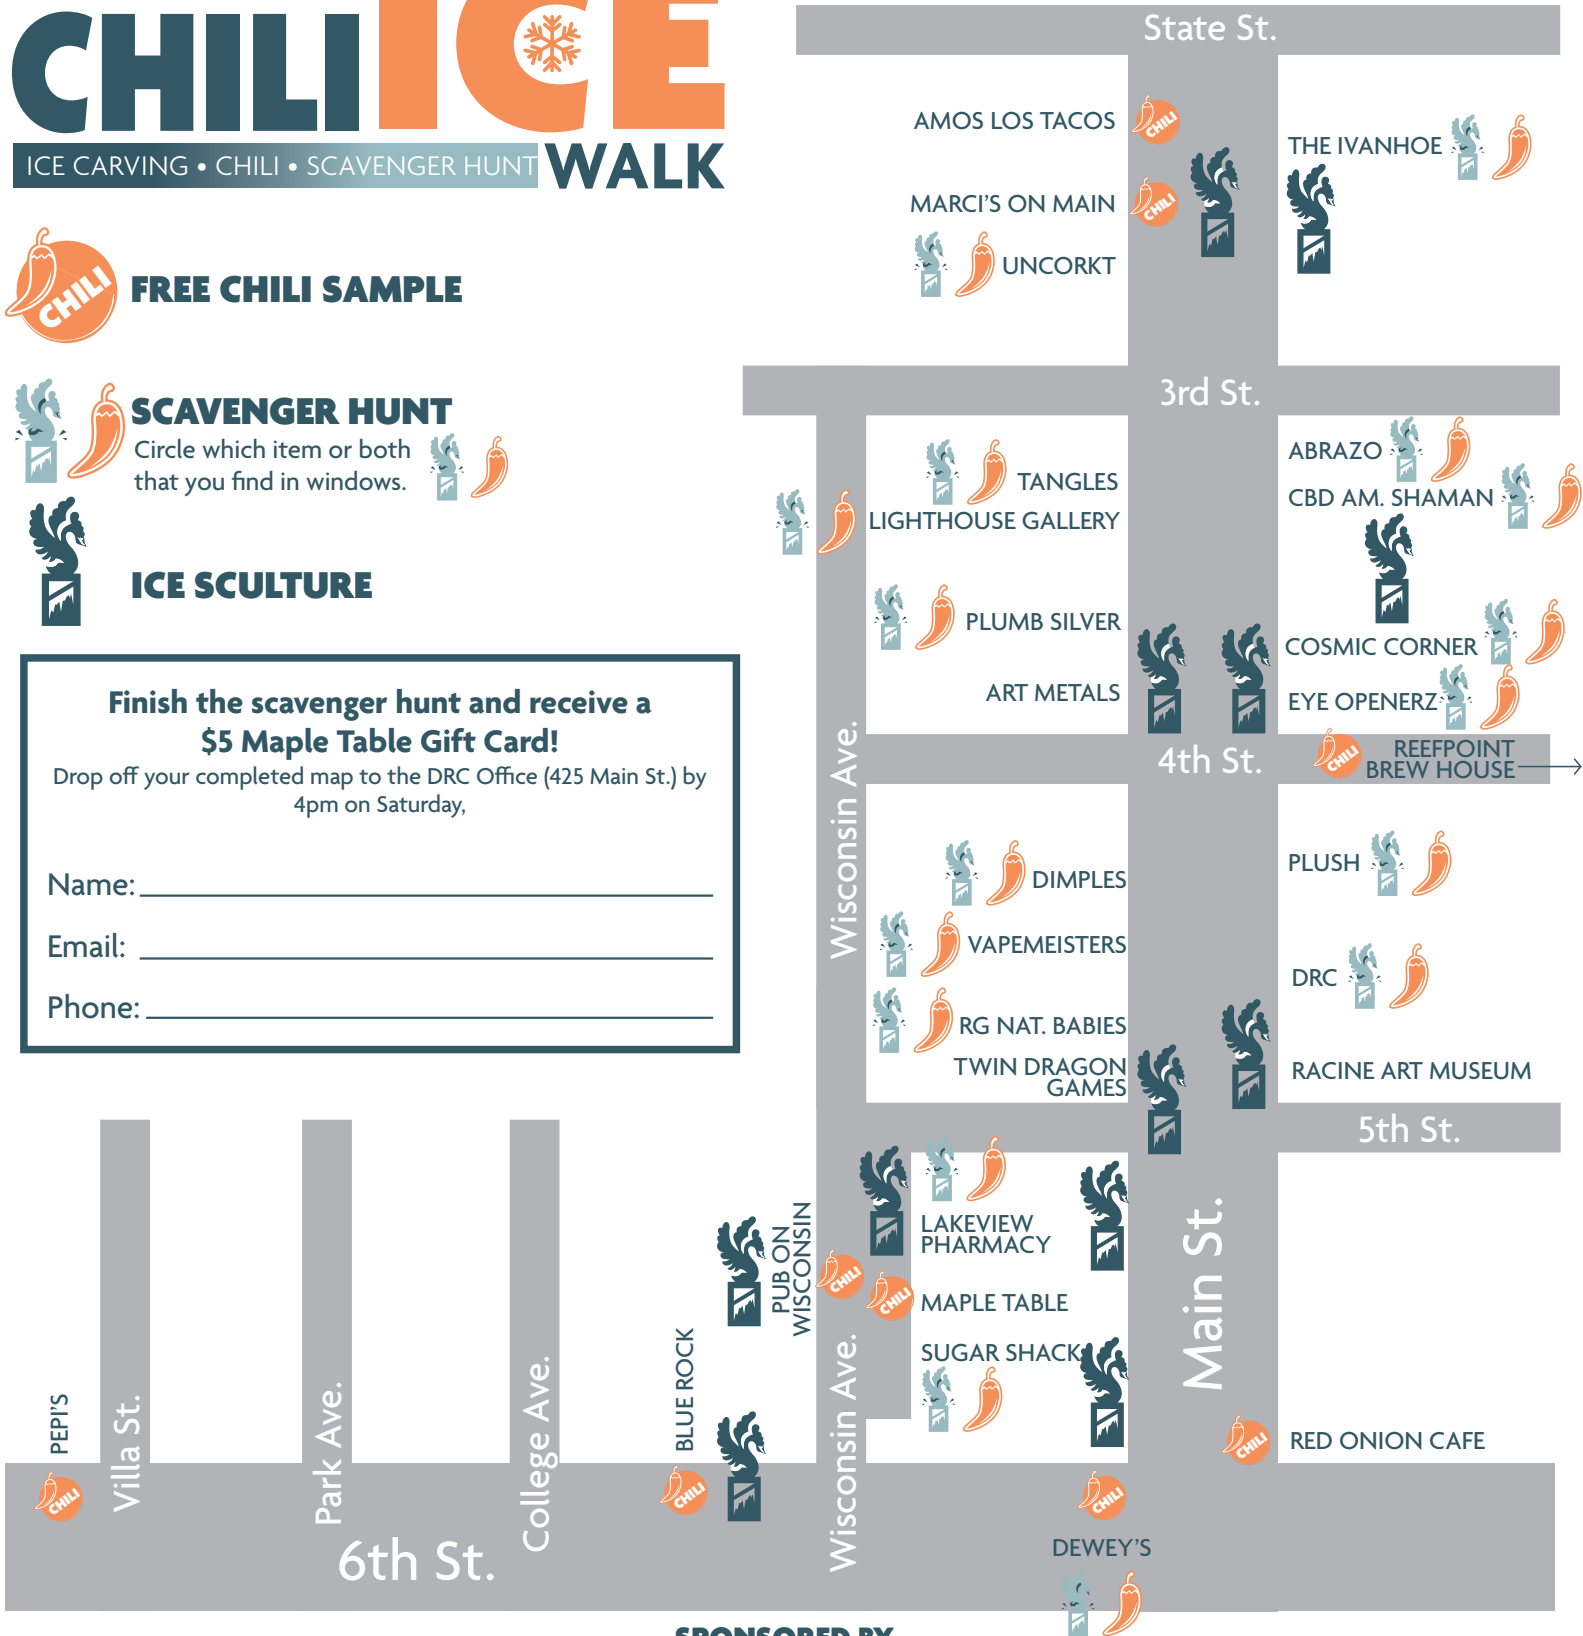

DOWNTOWN CHILI ICE

ICE CARVING • CHILI • SCAVENGER HUNT WALK

FREE CHILI SAMPLE

SCAVENGER HUNT
Circle which item or both that you find in windows.

ICE SCULPTURE

Finish the scavenger hunt and receive a $5 Maple Table Gift Card!
Drop off your completed map to the DRC Office (425 Main St.) by 4pm on Saturday,

Name: _____
Email: _____
Phone: _____